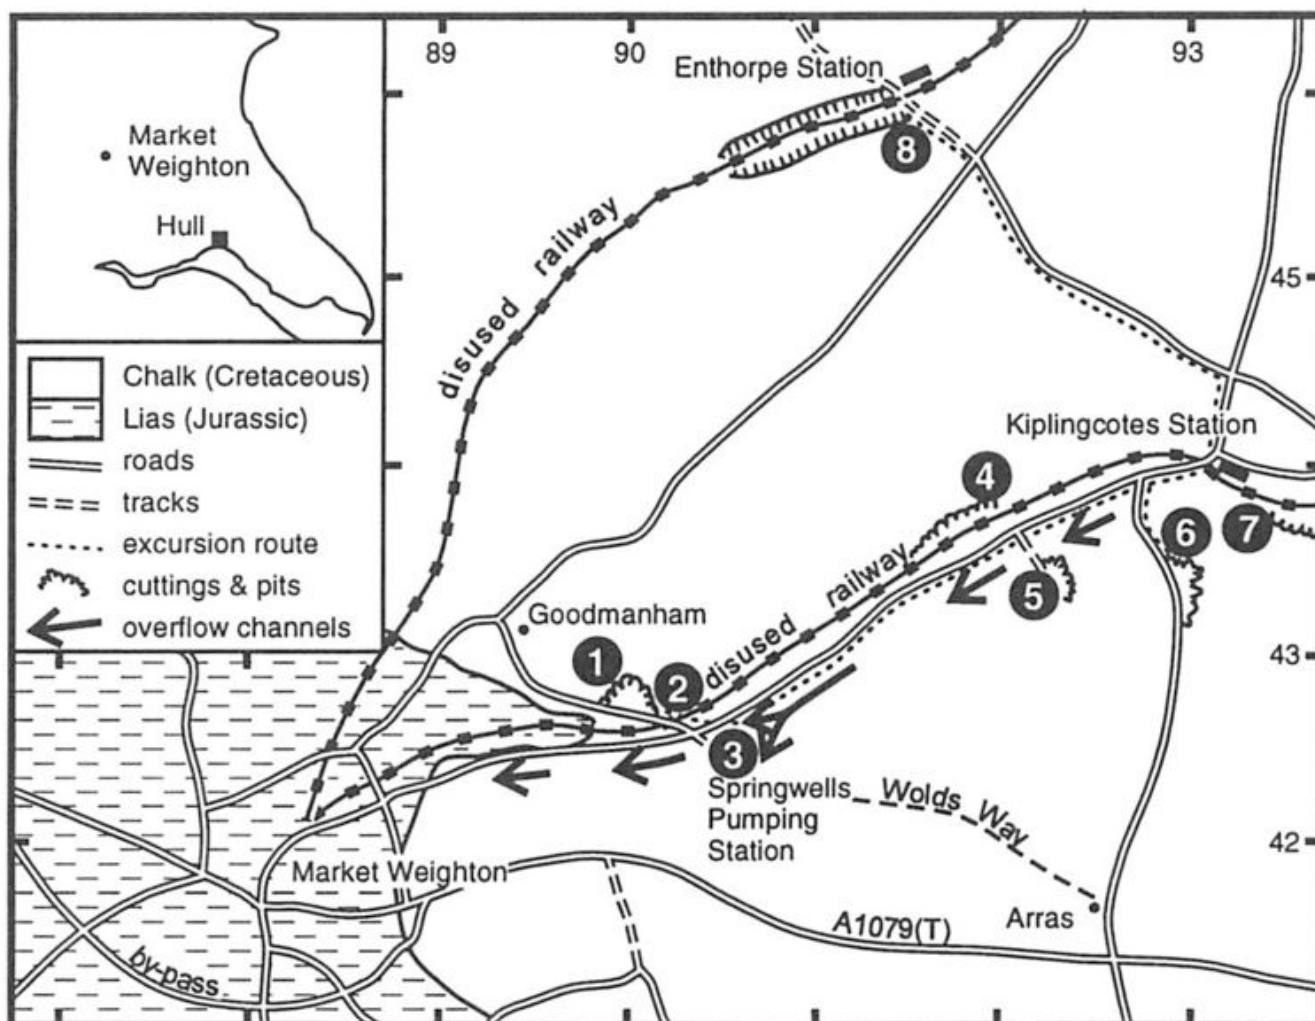

File:YGS YORKROCK FIG 15 02.jpg

From Earthwise

[Jump to navigation](#) [Jump to search](#)

- [File](#)
- [File history](#)
- [File usage](#)



Summary

description

English: Figure 15.2 Sketch map of the Market Weightton-Kiplingcotes area. Scrutton, Colin and Powell, John, Editors. [Yorkshire rocks and landscape: a field guide](#). 2006. 3rd edition. Published by the [Yorkshire Geological Society](#). Copyright [Yorkshire Geological Society](#).

source Yorkshire Geological Society

author Yorkshire Geological Society