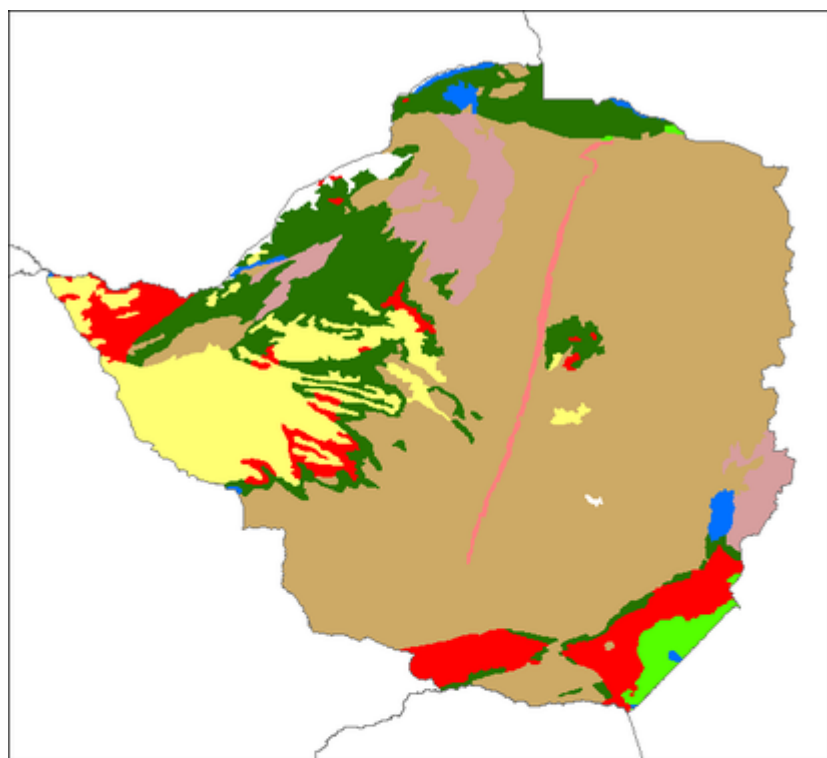

File:Zimbabwe Geology3.png

From Earthwise

[Jump to navigation](#) [Jump to search](#)

- [File](#)
- [File history](#)
- [File usage](#)
- [Metadata](#)

0 62.5 125 250 km

Zimbabwe - Geology

- Unconsolidated sedimentary
- Sedimentary Kalahari Basin
- Sedimentary - Cretaceous
- Igneous - Upper Karoo Basalt
- Sedimentary - Mesozoic-Palaeozoic (Upper and Lower Karoo)
- Great Dyke
- Precambrian Metasediments
- Precambrian Basement Complex and Metavolcanics