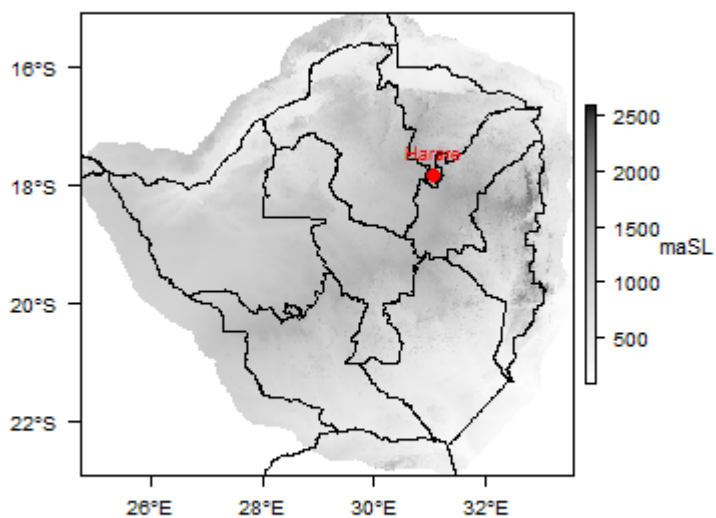

File:Zimbabwe Political.png

From Earthwise

[Jump to navigation](#) [Jump to search](#)

- [File](#)
- [File history](#)
- [File usage](#)

No higher resolution available.
