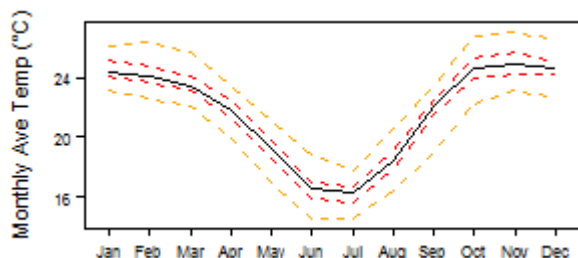

File:Zimbabwe tmp Monthly.png

From Earthwise

[Jump to navigation](#) [Jump to search](#)

- [File](#)
- [File history](#)
- [File usage](#)

No higher resolution available.
