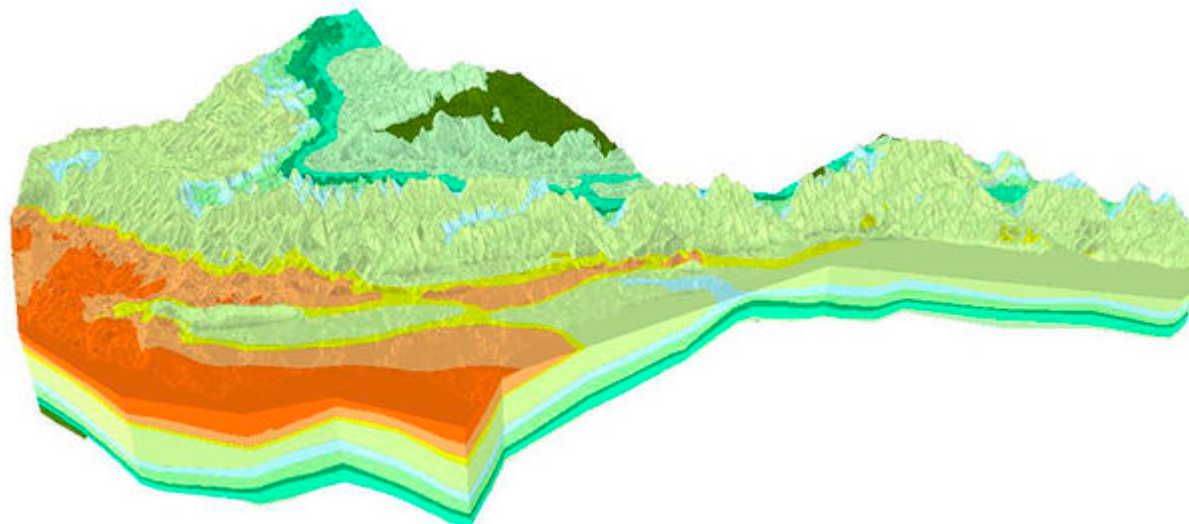

# OR/18/003 Model images

From Earthwise

[Jump to navigation](#) [Jump to search](#)

Shelley, C, and Burke, H. 2018. Model metadata report for the South Downs teaching model. *British Geological Survey Open Report*, OR/18/003.

**Figure 3** 3D view of the model, looking from the south, with all units shown. Vertical exaggeration x20.

**Figure 4** 3D view of the cross-sections constructed to constrain the model (UK3D sections not shown). Vertical exaggeration x20.

## Variants