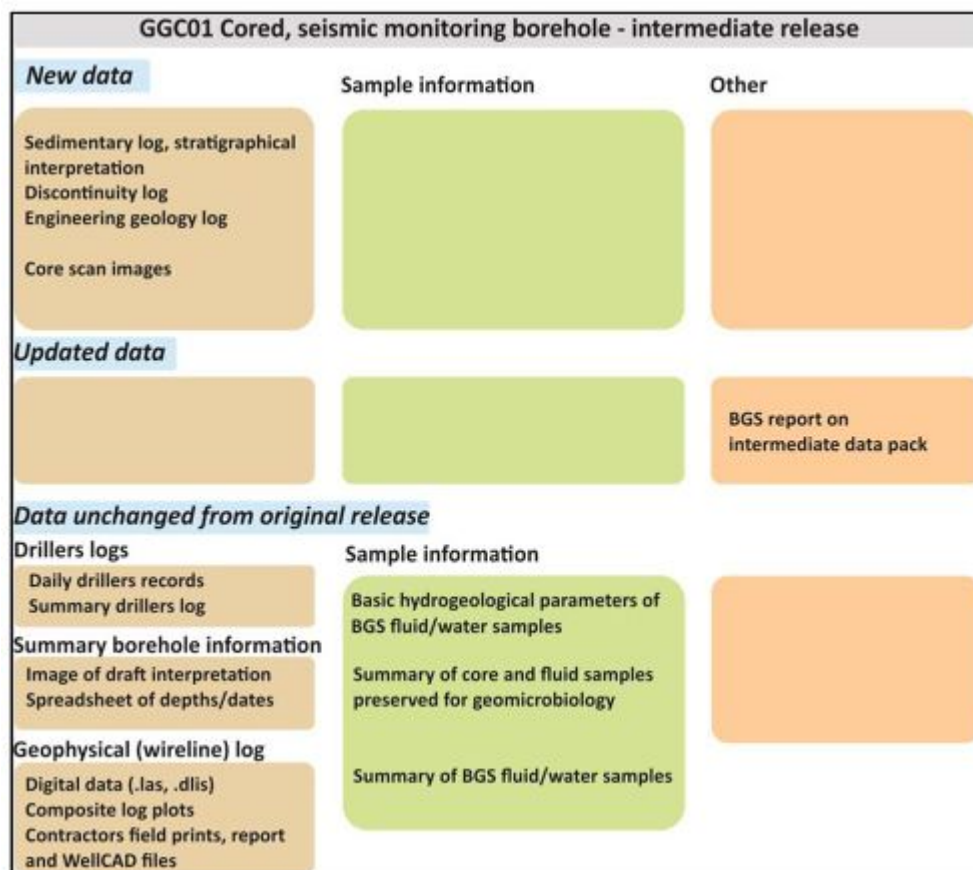

OR/19/049 Introduction

From Earthwise

[Jump to navigation](#) [Jump to search](#)

Kearsey, T, Gillespie, M, Entwisle, D, Damaschke, M, Wylde, S, Fellgett, M, Kingdon, A, Burkin, J, Starcher, V, Shorter, K, Barron, H, Elsome, J, Barnett, M, and Monaghan, A. 2019. UK Geoenergy Observatories Glasgow: GGC01 cored, seismic monitoring borehole — intermediate data release. *British Geological Survey Internal Report*, OR/19/049.

This report gives a short overview of information related to the intermediate data release for UK Geoenergy Observatories; Glasgow borehole GGC01, as well as information included in the initial data release. The cored, seismic monitoring borehole GGC01 (BGS SOBI number NS66SW BJ 3754, BGS ID 20650619, British National Grid reference 260915, 663109) was drilled between 19 November and 12 December 2018 producing a core of 102 mm diameter. The borehole was wireline logged in December 2018 and a string of 5 seismometers were installed in February 2019. A range of fluid, water and core samples were taken during the drilling process.

This intermediate data release includes optical images and radiographic images from core scanners at BGS Keyworth, as well as sedimentary, discontinuity and engineering logs (Figure 1).

Figure 1 Visual summary of data files within the intermediate data release for the UK Geoenergy Observatories cored, seismic monitoring borehole GGC01.

Retrieved from 'http://earthwise.bgs.ac.uk/index.php?title=OR/19/049_Introduction&oldid=45080'
Category:

- [OR/19/049 UK Geoenergy Observatories Glasgow: GGC01 cored, seismic monitoring borehole](#)

Navigation menu